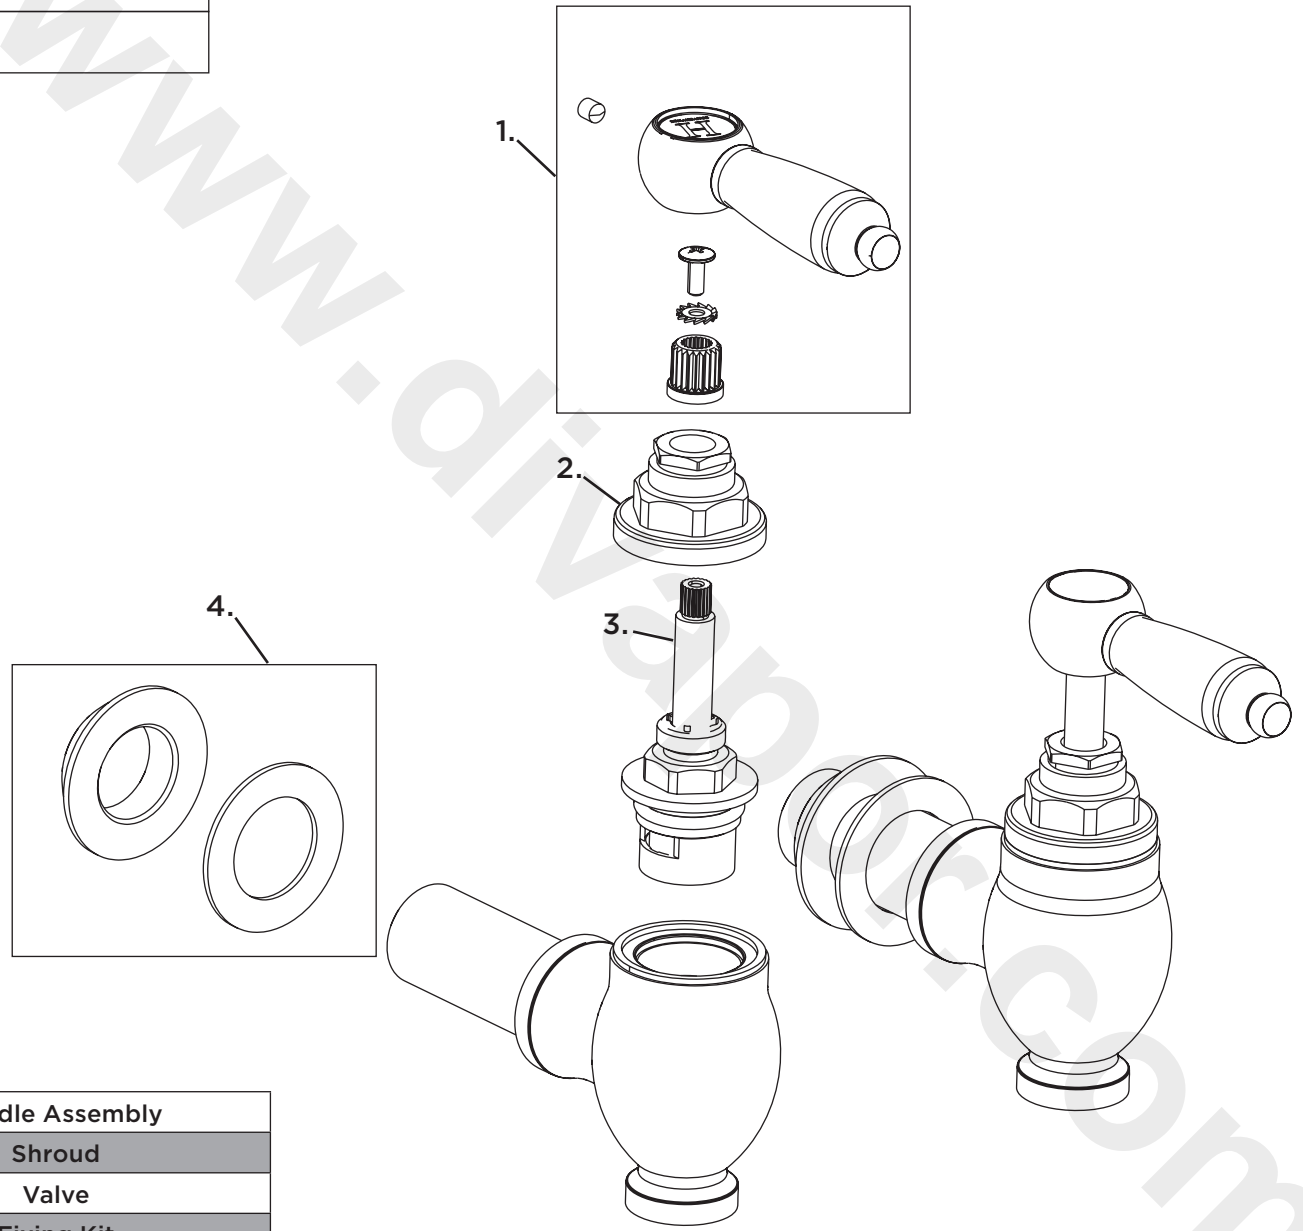

Product Code: RS2 GLO C**Revision:** R1

1	Handle Assembly
2	Shroud
3	Valve
4	Fixing Kit